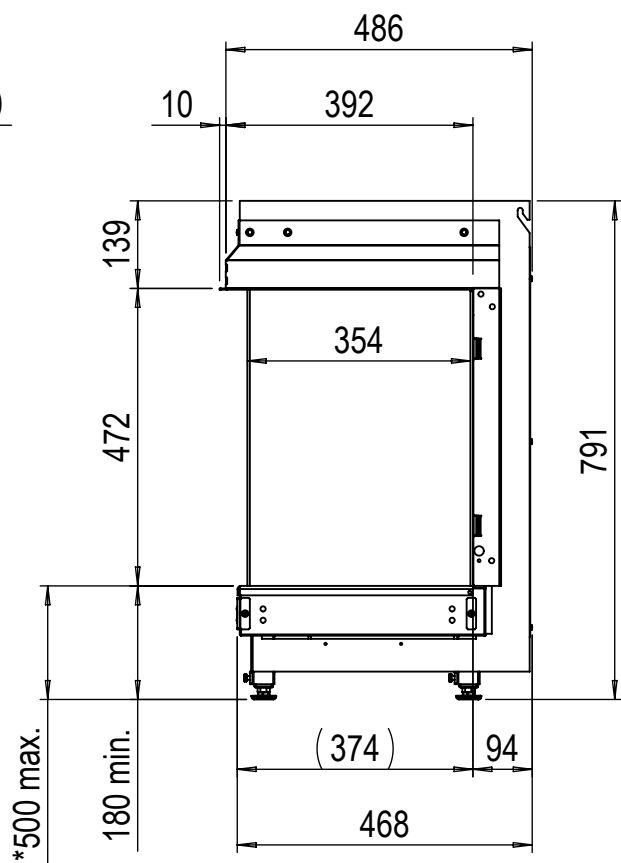

* Incl. optional adjustable feet

Dimensional drawing Triple M Smart - cover strip large

Glen Dimplex Benelux BV

P.O.box 219, NL-8440 AE Heerenveen Tel.:+31(0)513 656500 Fax:+31(0)513 656531

* Incl. optional adjustable feet

Dimensional drawing Triple M Smart - cover strip small

Glen Dimplex Benelux BV

P.O.box 219, NL-8440 AE Heerenveen Tel.:+31(0)513 656500 Fax:+31(0)513 656531