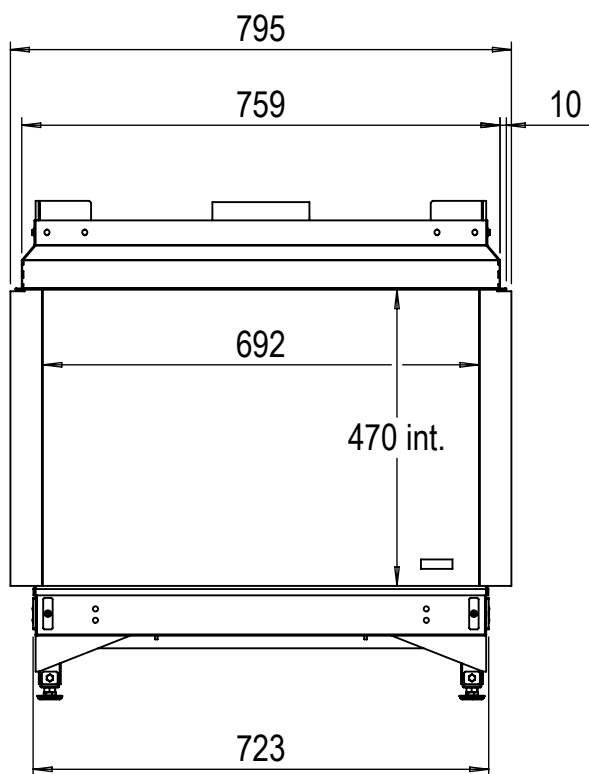

* Incl. optional adjustable feet

Dimensional drawing Triple M Smart - cover strip large

Glen Dimplex Benelux BV

P.O.box 219, NL-8440 AE Heerenveen Tel.:+31(0)513 656500 Fax:+31(0)513 656531

* Incl. optional adjustable feet

Dimensional drawing Triple M Smart - cover strip small

Glen Dimplex Benelux BV

P.O.box 219, NL-8440 AE Heerenveen Tel.:+31(0)513 656500 Fax:+31(0)513 656531