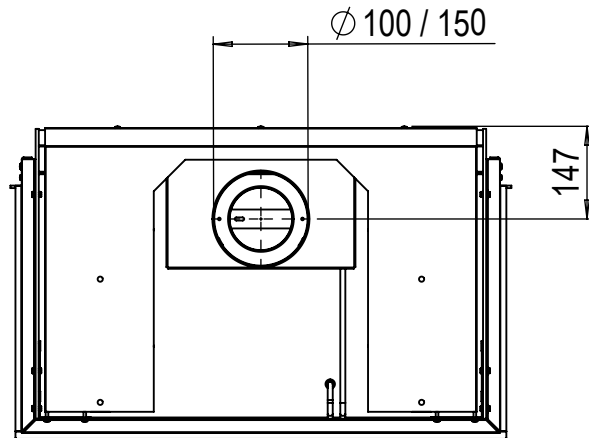

* Incl. optional adjustable feet

Dimensional drawing Triple M Smart - cover strip large

Glen Dimplex Benelux BV

P.O.box 219, NL-8440 AE Heerenveen Tel.:+31(0)513 656500 Fax:+31(0)513 656531

* Incl. optional adjustable feet

Dimensional drawing Triple M Smart - cover strip small

Glen Dimplex Benelux BV

P.O.box 219, NL-8440 AE Heerenveen Tel.:+31(0)513 656500 Fax:+31(0)513 656531