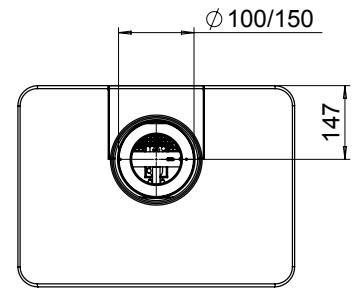

## Specifications Jelling

Type	Vrijstaande haard
Model	Three-sided model
Exterior dimensions WxHxD in mm	550 x 820 x 400
Fire display WxHxD in mm	460 x 335 x 250
System	Log Burner®
Decoration	Log set
Back walls	Staal lamel
Remote	GV60
Power (kW)	6,1
Operating system	Mertik
Energy label	A