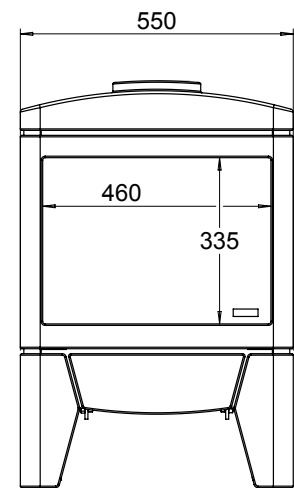

## Specifications Jelling

Type	Vrijstaande haard
Model	Three-sided model
Exterior dimensions WxHxD in mm	550 x 820 x 400
Fire display WxHxD in mm	460 x 335 x 250
System	Log Burner®
Decoration	Log set
Back walls	Staal lamel
Remote	GV60
Power (kW)	6,1
Operating system	Mertik
Energy label	A