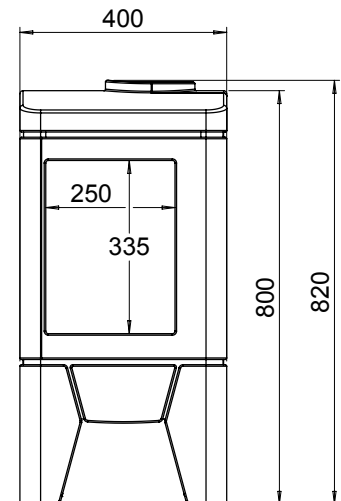

## Specifications Jelling

Type	Vrijstaande haard
Model	Three-sided model
Exterior dimensions WxHxD in mm	550 x 820 x 400
Fire display WxHxD in mm	460 x 335 x 250
System	Log Burner®
Decoration	Log set
Back walls	Staal lamel
Remote	GV60
Power (kW)	6,1
Operating system	Mertik
Energy label	A