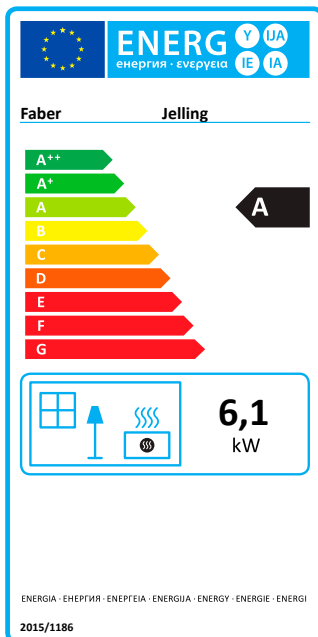

## Specifications Jelling

Type	Vrijstaande haard
Model	Three-sided model
Exterior dimensions WxHxD in mm	550 x 820 x 400
Fire display WxHxD in mm	460 x 335 x 250
System	Log Burner®
Decoration	Log set
Back walls	Staal lamel
Remote	GV60
Power (kW)	6,1
Operating system	Mertik
Energy label	A