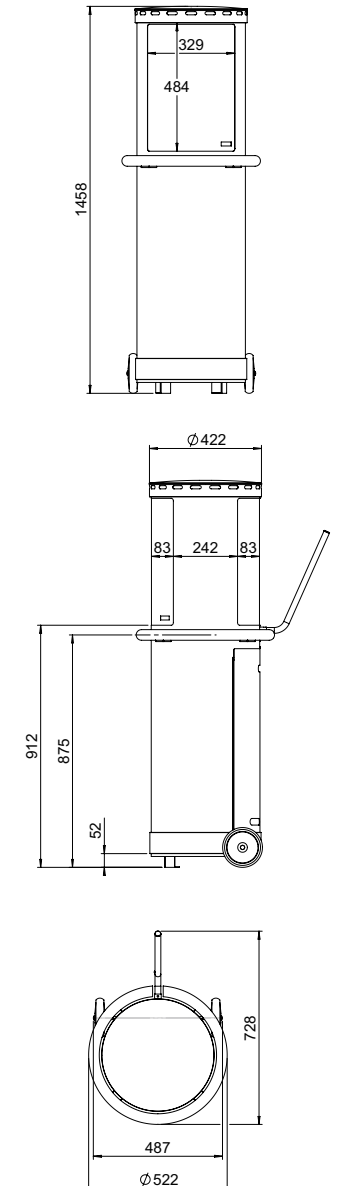

Designed by

Kees Jansz

Outdoor fires

		DIMENSIONS		DECORATION		VERSION	
	Page	Exterior dimensions WxHxD in mm	Fire display WxHxD in mm	Logs	Carrara pebbles	Black	Corten steel
theBUZZ black	8	612 x 1388 x 620	456 x 481 x 447	●		●	
theBUZZ corten	8	612 x 1388 x 620	456 x 481 x 447	●			●
theMOOD	10	1260 x 738 x 311	1112 x 305	●	Optional		●
theMOOD ST	10	1260 x 738 x 311	1112 x 305	●	Optional		●
theTUBE	12	522 x 1458 x 522	329 x 484 x 422			●	

Line drawings

theBUZZ

Page 8

theMOOD

Page 10

theTUBE

Page 12

Draw a dream fire