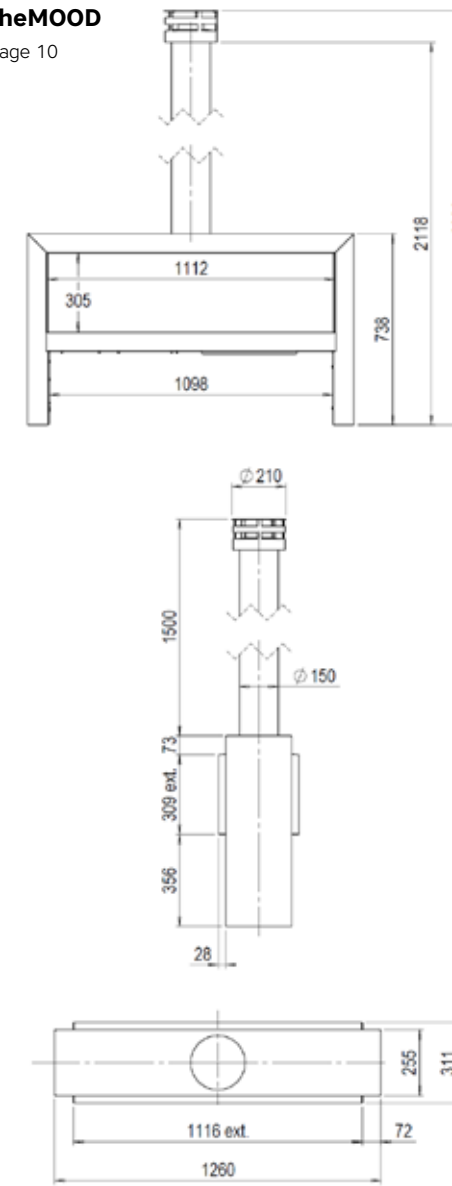

theMOOD

Page 10

theTUBE