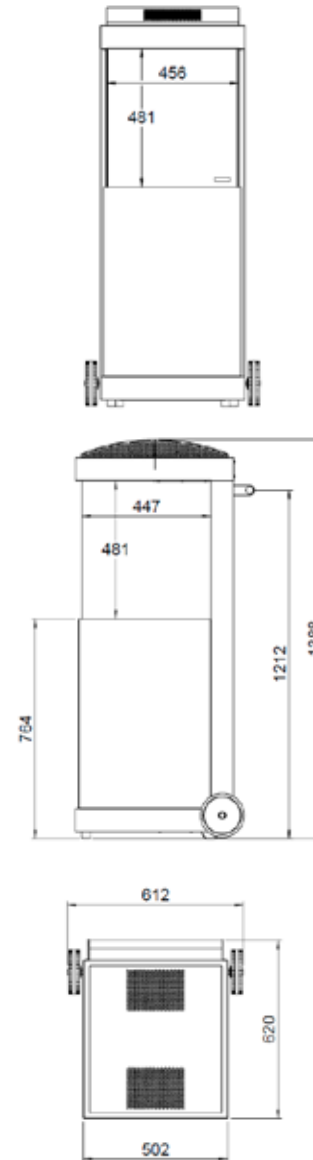

Line drawings

theBUZZ

Page 8